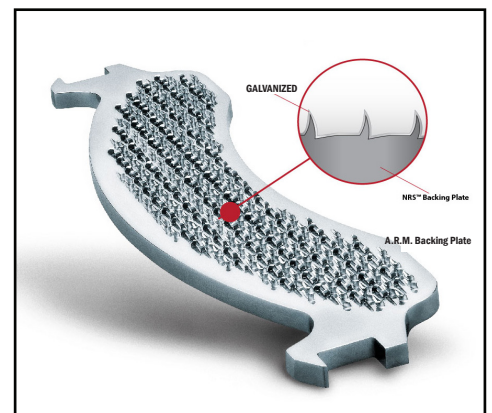

FORD E-250/E-350/E-450 VANS

AmeriPLATINUM *Plus* **MAX DUTY**

08 -23 Ford E-450 Super Duty
Front Pads: RAM1328 / Rear Pads: RAM1330

MODEL	BEG. YEAR	END YEAR	FRONT PADS	REAR PADS
Ford E-250	2008	2014	RAM1328	RAM1329
Ford E-350	2008	2023	RAM1328	RAM1329
Ford E-450 Super Duty	2008	2023	RAM1328	RAM1330

RAM1328

RAM1330

- Advanced Retention Technology is the most secure, strong, and safe manufacturing process, especially designed for severe fleet use

- Rust Abatement Coating (Zn) to prevent possible pad delamination and increased wear

- Uses mechanical retention backing plates

- Carbon fiber enhanced metallic composite

MOMENTUM USA, INC.
An American owned company

For a full list of applications please check our online catalog:
<https://autopartsources.com/ACEScatalog/make.php>
or call our sales group: (804) 329- 3077