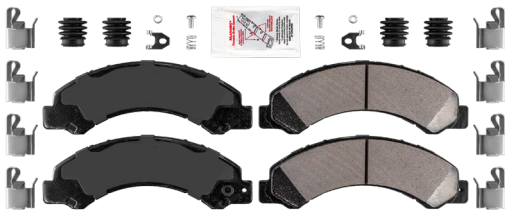

AmeriBRAKES FOR HINO TRUCKS

TOLL FREE: (866) 272-8330 • CUSTOMER SERVICE DIRECT: (804) 329-3077

05-14 Hino 238 Part #: ASD769

MED DUTY SAE J2684 - D786

This Society of Automotive Engineers (SAE) test measures the pads stopping effectiveness and uses the OE/OES material as a guideline to assure pads function like the OE/OES. This particular test is for 2 axle trucks with GVW over 14,000 lbs.

AmeriBRAKES
100% Manufactured in North America

ASD1695

2012-2014
Hino 155
Front pads

ASD1683

2012-2016
Hino 195
Front Pads

ASD1062

2005-2010
Hino 145
Front Pads

2005-2009
Hino 165
Front Pads