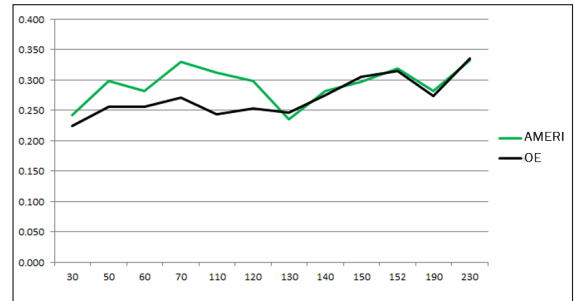

AmeriBRAKES FOR HINO TRUCKS

TOLL FREE: (866) 272-8330 • CUSTOMER SERVICE DIRECT: (804) 329-3077

05-14 Hino 238 Part #: ASD769

MED DUTY SAE J2684 - D786

This Society of Automotive Engineers (SAE) test measures the pads stopping effectiveness and uses the OE/OES material as a guideline to assure pads function like the OE/OES. This particular test is for 2 axle trucks with GVW over 14,000 lbs.